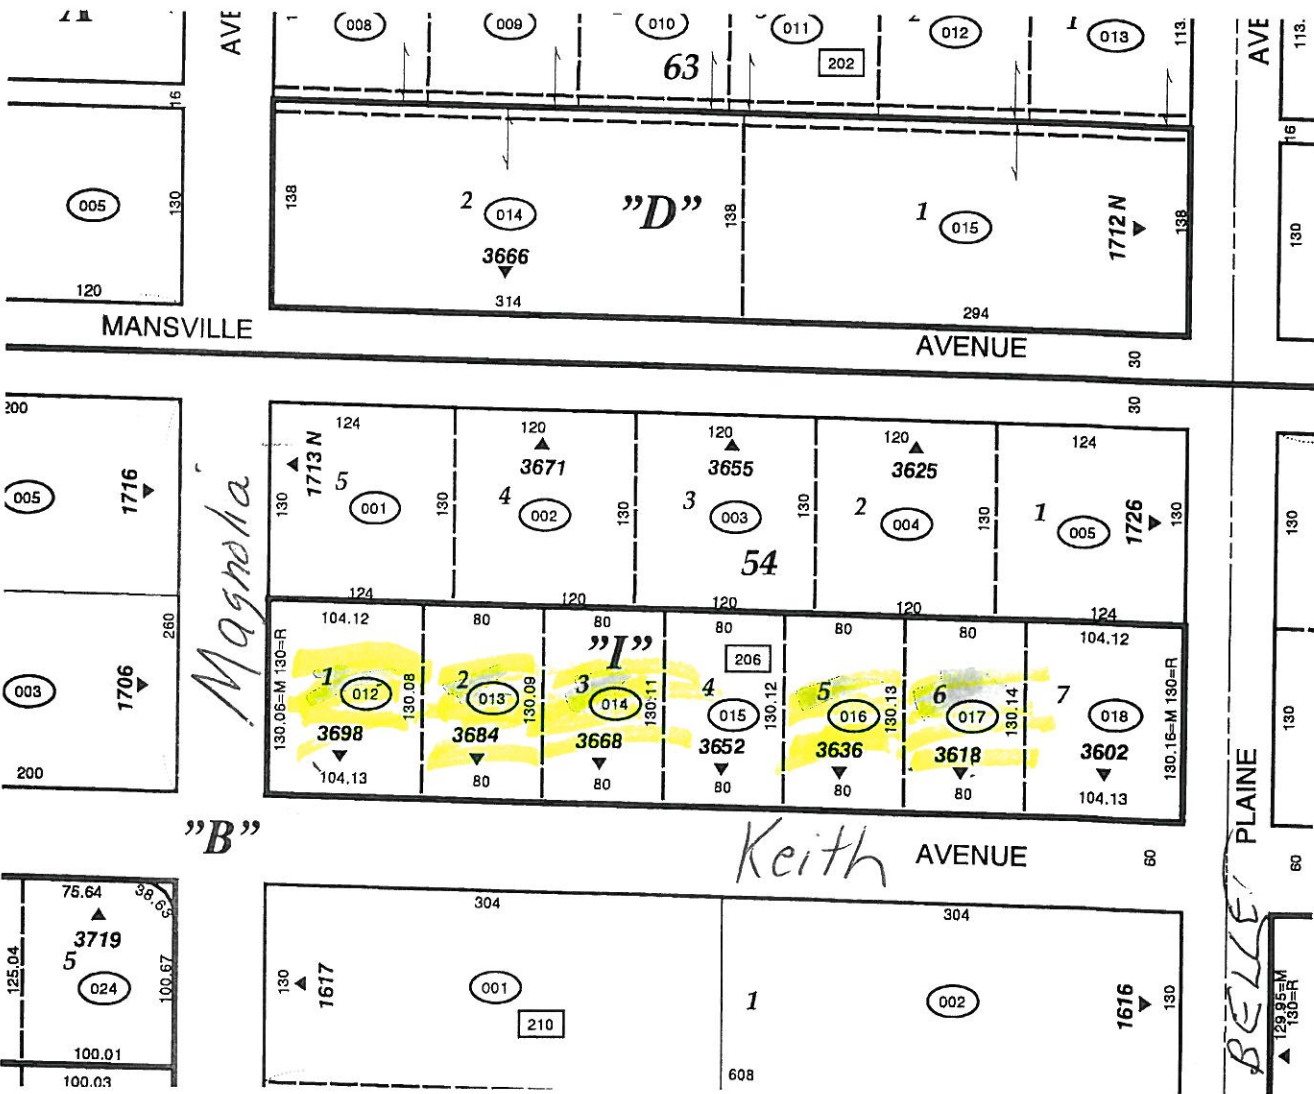

# GURNEE LOTS

TAX CODE 8-1  
 ELEMENTARY S  
 HIGH SCHOOL L  
 COLLEGE OF LA  
 NORTH SHORE  
 GURNEE PARK L  
 WARREN-NEWP  
 VILLAGE OF GU  
 CENTRAL LAKE

CONTINUED  
 ON PAGE  
 186