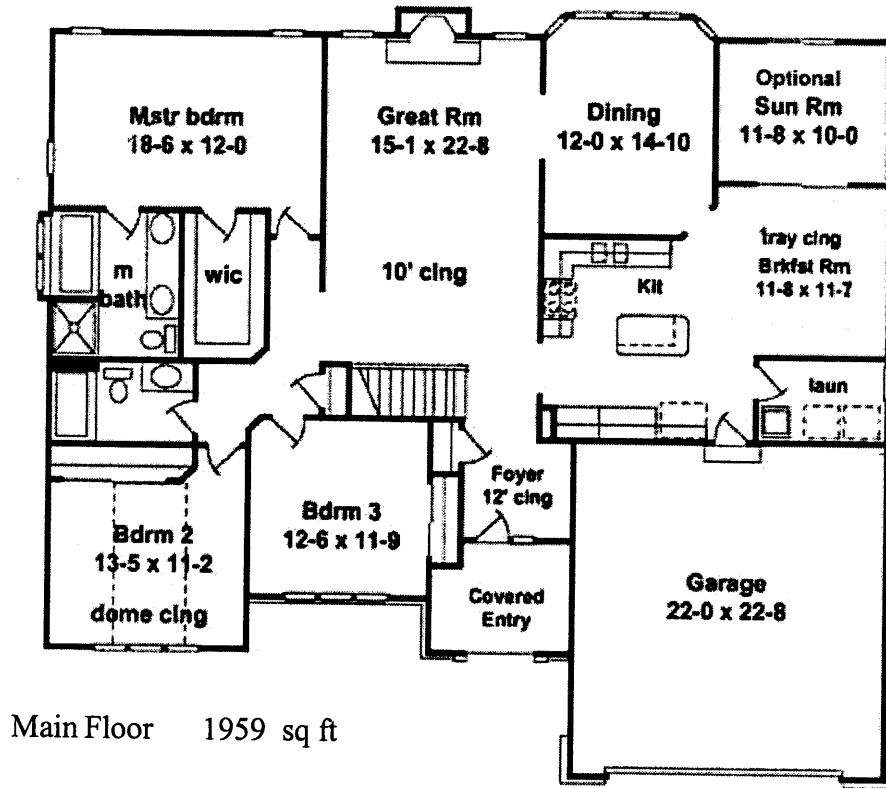

The River Grove

Main Floor

Brick Returns & Brick on Front Porch are Optional.

This Home will require an 80' wide lot.

Modern Homes, Inc. 25165 Runyard Way West. Trevor, WI 53179
 (262) 862-6000 www.modern-homes.com

Plans are conceptual. Please see your salesman for exact layout.