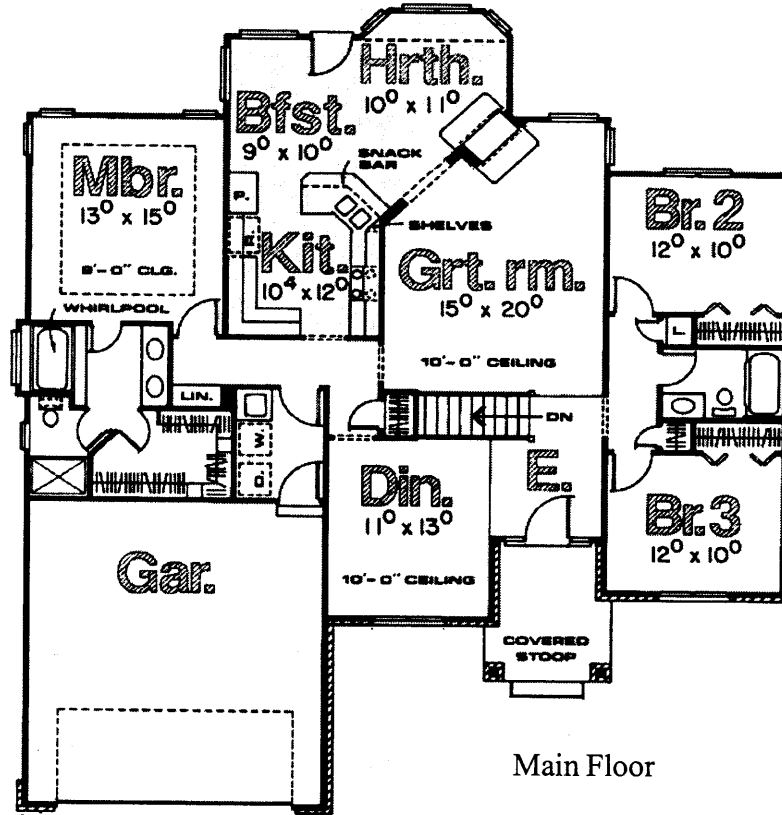

The Prairie View

Main Floor

Main Floor 1782 sq ft

Brick on Garage & Bedroom 3 is Standard

Modern Homes, Inc. 25165 Runyard Way West. Trevor, WI 53179
 (262) 862-6000 www.modern-homes.com

Plans are conceptual. Please see your salesman for exact layout.