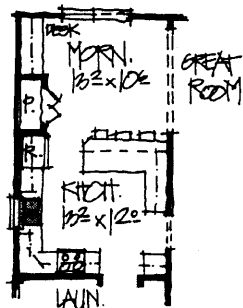

The Fairfield

Kitchen Option

Bedroom Option

Deck Option

Masterbath Option

Main Floor	1902 sq ft
Second Floor	691 sq ft
Total	2593 sq ft

Modern Homes, Inc. 25165 Runyard Way West. Trevor, WI 53179
 (262) 862-6000 www.modern-homes.com

Plans are conceptual. Please see your salesman for exact layout.