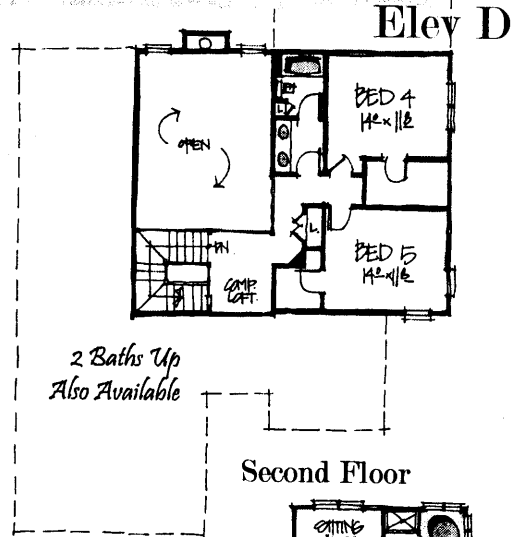

The Fairfield

Kitchen Option

Bedroom Option

Deck Option

Masterbath Option

Main Floor	1902 sq ft
Second Floor	691 sq ft
Total	2593 sq ft

Modern Homes, Inc. 25165 Runyard Way West. Trevor, WI 53179
 (262) 862-6000 www.modern-homes.com

Plans are conceptual. Please see your salesman for exact layout.