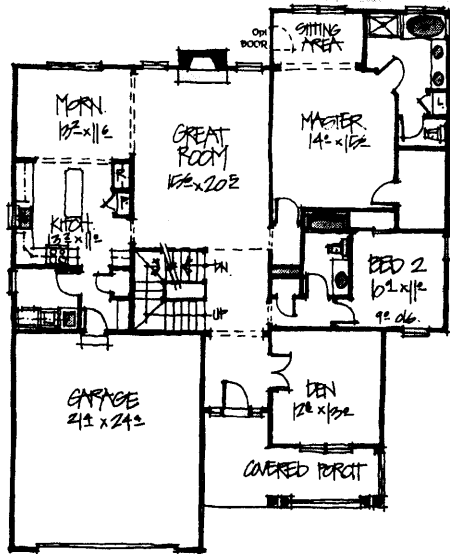

The Fairfield

Kitchen Option

Bedroom Option

Deck Option

Masterbath Option

Main Floor	1902 sq ft
Second Floor	691 sq ft
Total	2593 sq ft

Modern Homes, Inc. 25165 Runyard Way West. Trevor, WI 53179
 (262) 862-6000 www.modern-homes.com

Plans are conceptual. Please see your salesman for exact layout.