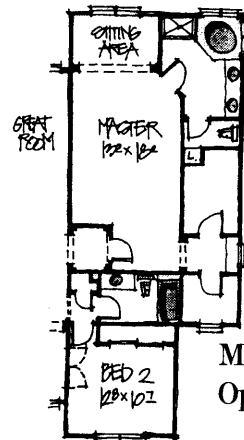

The Fairfield

Kitchen Option

Bedroom Option

Deck Option

Masterbath Option

Main Floor	1902 sq ft
Second Floor	691 sq ft
Total	2593 sq ft

Modern Homes, Inc. 25165 Runyard Way West. Trevor, WI 53179
 (262) 862-6000 www.modern-homes.com

Plans are conceptual. Please see your salesman for exact layout.