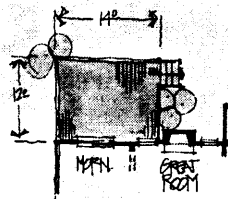

The Fairfield

Kitchen Option

Bedroom Option

Deck Option

Masterbath Option

Main Floor	1902 sq ft
Second Floor	691 sq ft
Total	2593 sq ft

Modern Homes, Inc. 25165 Runyard Way West. Trevor, WI 53179
 (262) 862-6000 www.modern-homes.com

Plans are conceptual. Please see your salesman for exact layout.