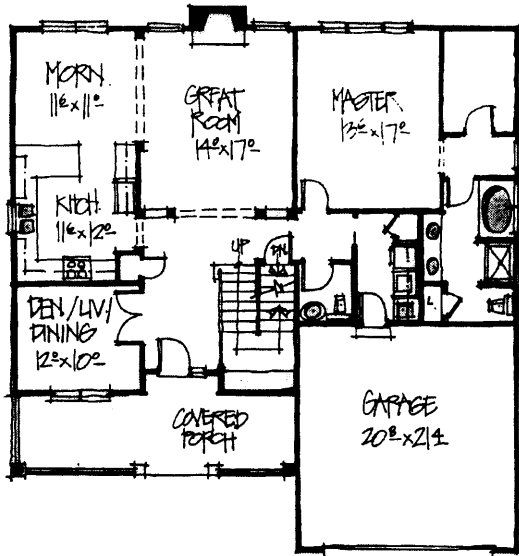

The Eastport

Elev C

Second Floor

Deck Option

Game Room Option

Finished Basement Option

Optional 2nd Bath Upstairs

Main Floor	1538 sq ft
Second Floor	748 sq ft
Total	2286 sq ft