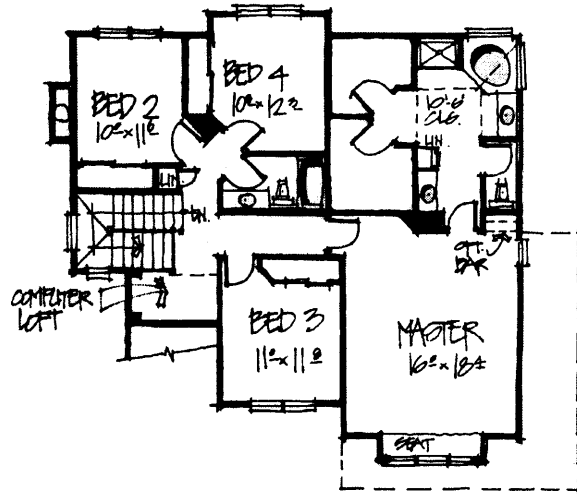

The Cascade

Elev D

Deck Option

Fourth Bath Option

Finished Basement Option

Main Floor 1036 sq ft
 Second Floor 1295 sq ft
 Total 2331 sq ft

Modern Homes, Inc. 25165 Runyard Way West. Trevor, WI 53179
 (262) 862-6000 www.modern-homes.com

Plans are conceptual. Please see your salesman for exact layout.