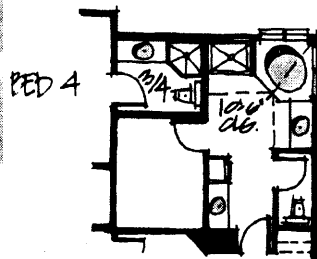

The Cascade

Elev D

Deck Option

Fourth Bath Option

Finished Basement Option

Main Floor 1036 sq ft
 Second Floor 1295 sq ft
 Total 2331 sq ft

Modern Homes, Inc. 25165 Runyard Way West. Trevor, WI 53179
 (262) 862-6000 www.modern-homes.com

Plans are conceptual. Please see your salesman for exact layout.