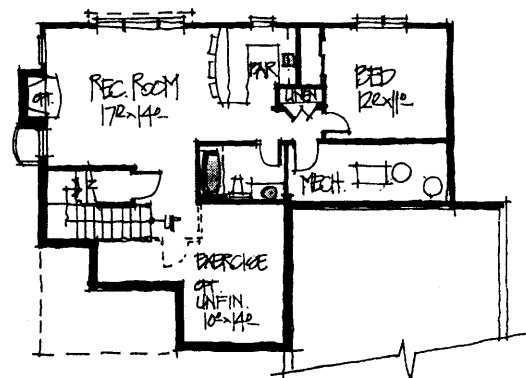

The Cascade

Elev D

Deck Option

Fourth Bath Option

Finished Basement Option

Main Floor 1036 sq ft
 Second Floor 1295 sq ft
 Total 2331 sq ft

Modern Homes, Inc. 25165 Runyard Way West. Trevor, WI 53179
 (262) 862-6000 www.modern-homes.com

Plans are conceptual. Please see your salesman for exact layout.