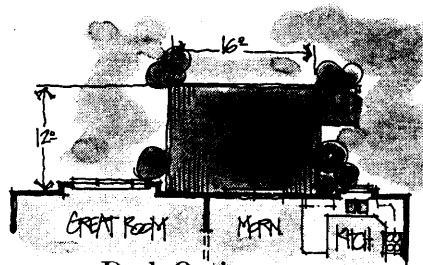

The Cascade

Elev D

Deck Option

Fourth Bath Option

Finished Basement Option

Main Floor 1036 sq ft
 Second Floor 1295 sq ft
 Total 2331 sq ft

Modern Homes, Inc. 25165 Runyard Way West. Trevor, WI 53179
 (262) 862-6000 www.modern-homes.com

Plans are conceptual. Please see your salesman for exact layout.