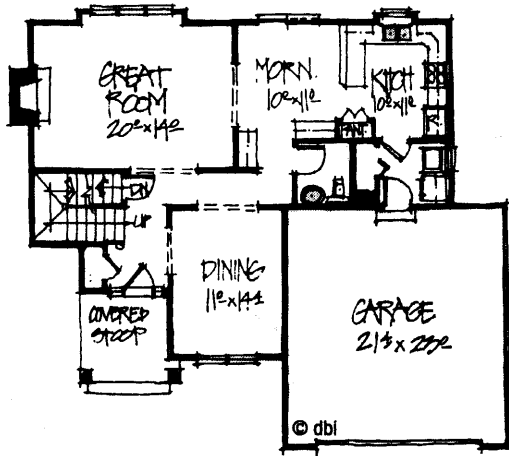

The Cascade

Elev D

Deck Option

Fourth Bath Option

Finished Basement Option

Main Floor 1036 sq ft
 Second Floor 1295 sq ft
 Total 2331 sq ft

Modern Homes, Inc. 25165 Runyard Way West. Trevor, WI 53179
 (262) 862-6000 www.modern-homes.com

Plans are conceptual. Please see your salesman for exact layout.